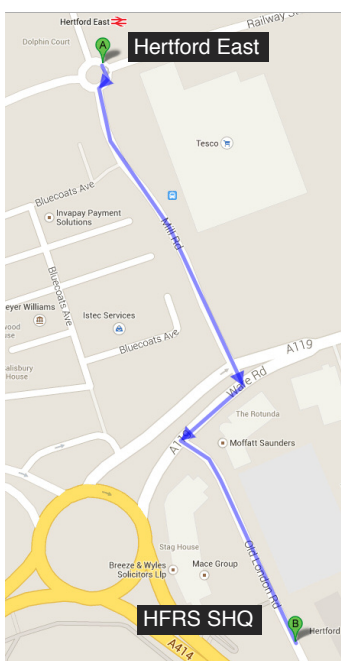

## Driving directions:

**From M25:** Exit at Junction 25 and take the A10 northbound to Hertford. Exit A414 Hertford and take 3rd exit off roundabout. Go over the next roundabout. At the next roundabout (Signposted Hatfield A414/Stevenage A119) take the 4th exit (A10, A414) and take the 1st left turn into Old London Road. SHQ will be directly in front of you.

**From A1:** Exit at Junction 4 and follow A414 Hertford when you get to the roundabout signposted A10/A414 take the 3rd exit and take the 1st left turn into Old London Road. SHQ will be directly in front of you.

**Parking is available at SHQ, however, on occasion may be limited.**

Alternative car parks can be found at:

Old London Road,  
SG13 7LA

Gascoyne Way,  
SG14 1DB

Bircherley Green,  
SG14 1BN

For more information visit  
[www.eastherts.gov.uk](http://www.eastherts.gov.uk)

## Nearest train stations:

**Hertford East** (Liverpool Street)  
pictured left is approx 4 minutes walk

**Hertford North** (Kings Cross)  
pictured below is approx 20 minutes walk