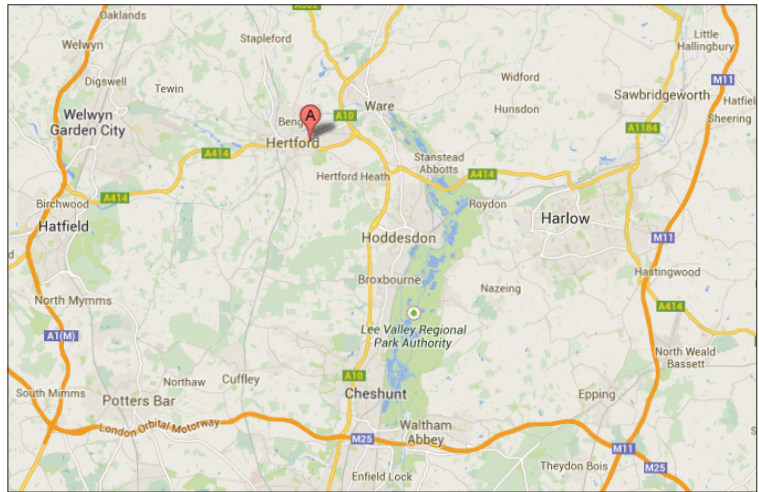

## Driving directions:

**From M25:** Exit at Junction 25 and take the A10 northbound to Hertford. Exit A414 Hertford and take 3rd exit off roundabout. Go over the next roundabout. At the next roundabout (Signposted Hatfield A414/Stevenage A119) take the 4th exit (A10, A414) and take the 1st left turn into Old London Road. SHQ will be directly in front of you.

**From M11:** Exit at Junction 7 and follow A414 northbound to Hertford. Join the A10 northbound to Hertford. Exit A414 Hertford and take 3rd exit off roundabout. Go over the next roundabout. At the next roundabout (Signposted Hatfield A414/Stevenage A119) take the 4th exit (A10, A414) and take the 1st left turn into Old London Road. SHQ will be directly in front of you.

**Parking is available at SHQ, however, on occasion may be limited.**

Alternative car parks can be found at:

Old London Road,  
SG13 7LA

Gascoyne Way,  
SG14 1DB

Bircherley Green,  
SG14 1BN

For more information visit  
[www.eastherts.gov.uk](http://www.eastherts.gov.uk)

## Nearest train stations:

**Hertford East** (Liverpool Street)  
pictured left is approx 4 minutes walk

**Hertford North** (Kings Cross)  
pictured below is approx 20 minutes walk