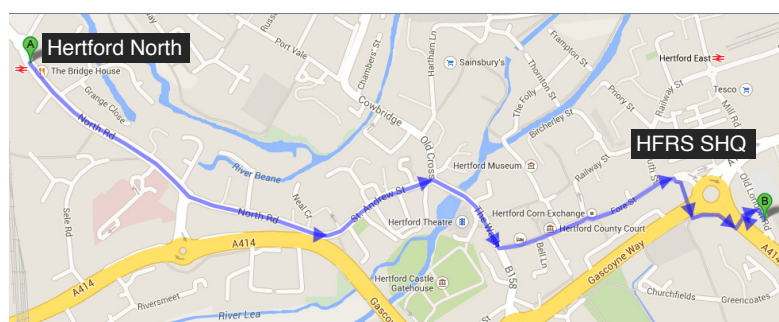

## Driving directions:

**From M25:** Exit at Junction 25 and take the A10 northbound to Hertford. Exit A414 Hertford and take 3rd exit off roundabout. Go over the next roundabout. At the next roundabout (Signposted Hatfield A414/Stevenage A119) take the 4th exit (A10, A414) and take the 1st left turn into Old London Road. SHQ will be directly in front of you.

**From A1:** Exit at Junction 4 and follow A414 Hertford when you get to the roundabout signposted A10/A414 take the 3rd exit and take the 1st left turn into Old London Road. SHQ will be directly in front of you.

**Parking is available at SHQ, however, on occasion may be limited.**

Alternative car parks can be found at:

Old London Road,  
SG13 7LA

Gascoyne Way,  
SG14 1DB

Bircherley Green,  
SG14 1BN

For more information visit  
[www.eastherts.gov.uk](http://www.eastherts.gov.uk)

## Nearest train stations:

**Hertford East** (Liverpool Street)  
pictured left is approx 4 minutes walk

**Hertford North** (Kings Cross)  
pictured below is approx 20 minutes walk